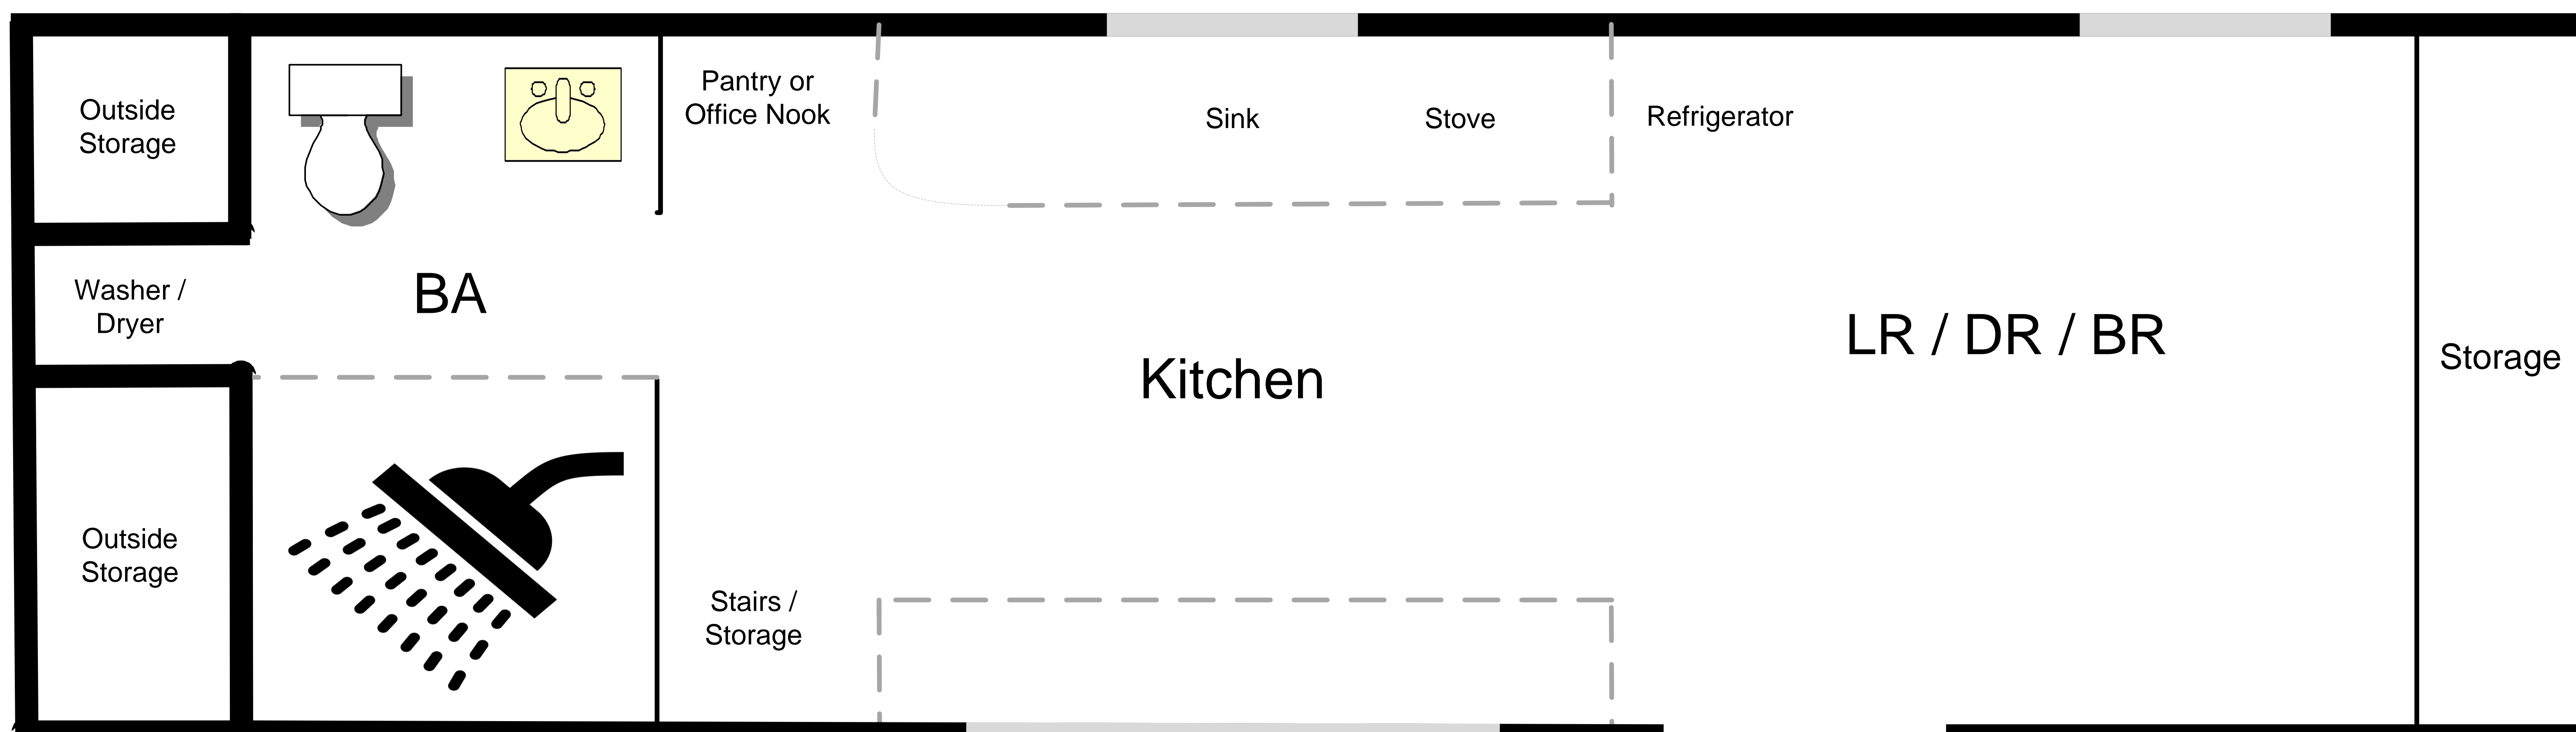

DreamWood Flex

Priced between $69,900 and $84,900, depending on finishes.