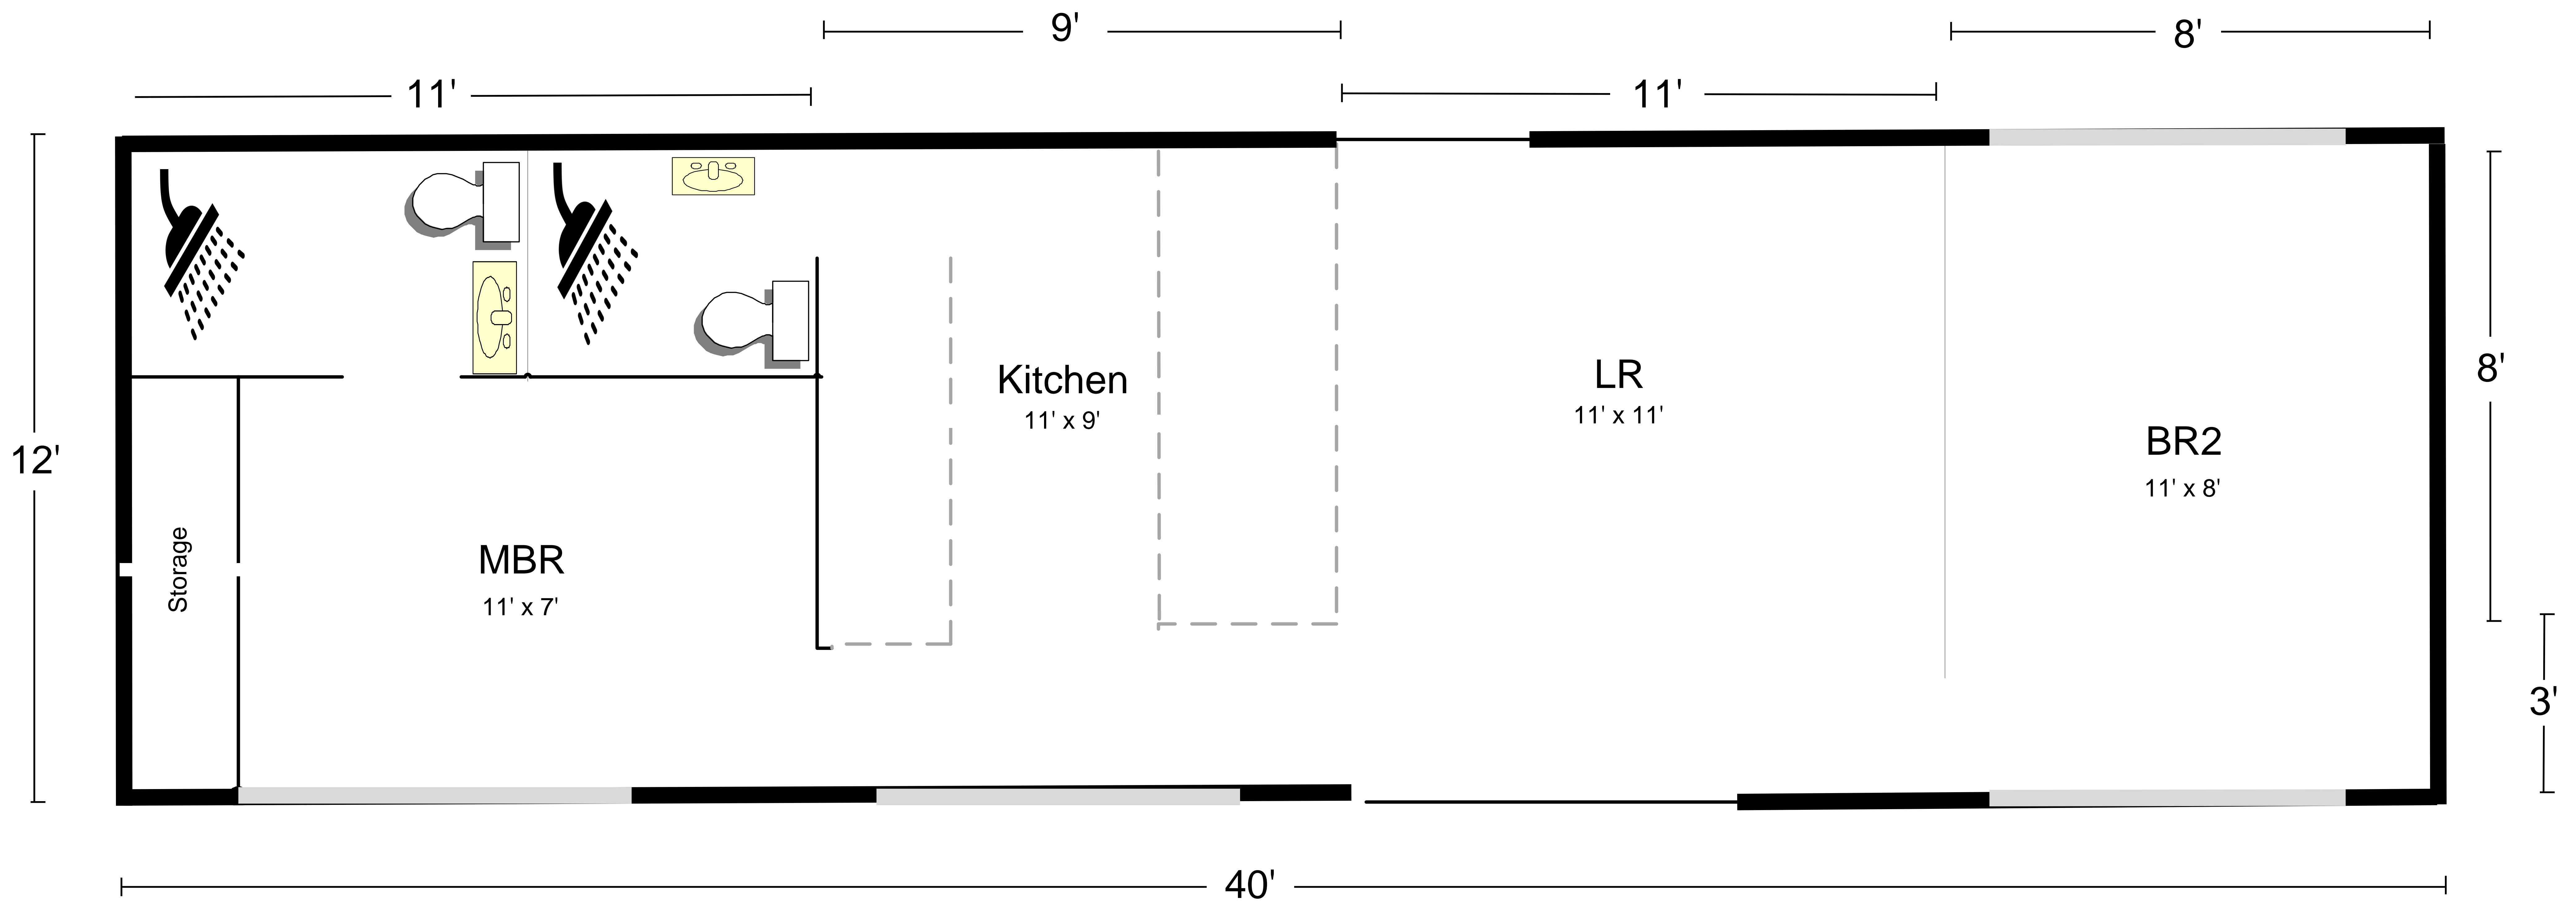

We know that figuring out where to park your tiny house can be stressful. Consider staying at our place while you find the perfect location.

DreamWood Deluxe 1BR

Priced between \$84,900 and \$99,900, depending on finishes.

DreamWood Deluxe 2BR

Priced between \$89,900 and \$104,900, depending on finishes.

DreamWood Flex

Priced between \$69,900 and \$84,900, depending on finishes.

DreamWood Sport

Priced between \$64,900 and \$79,900, depending on finishes.