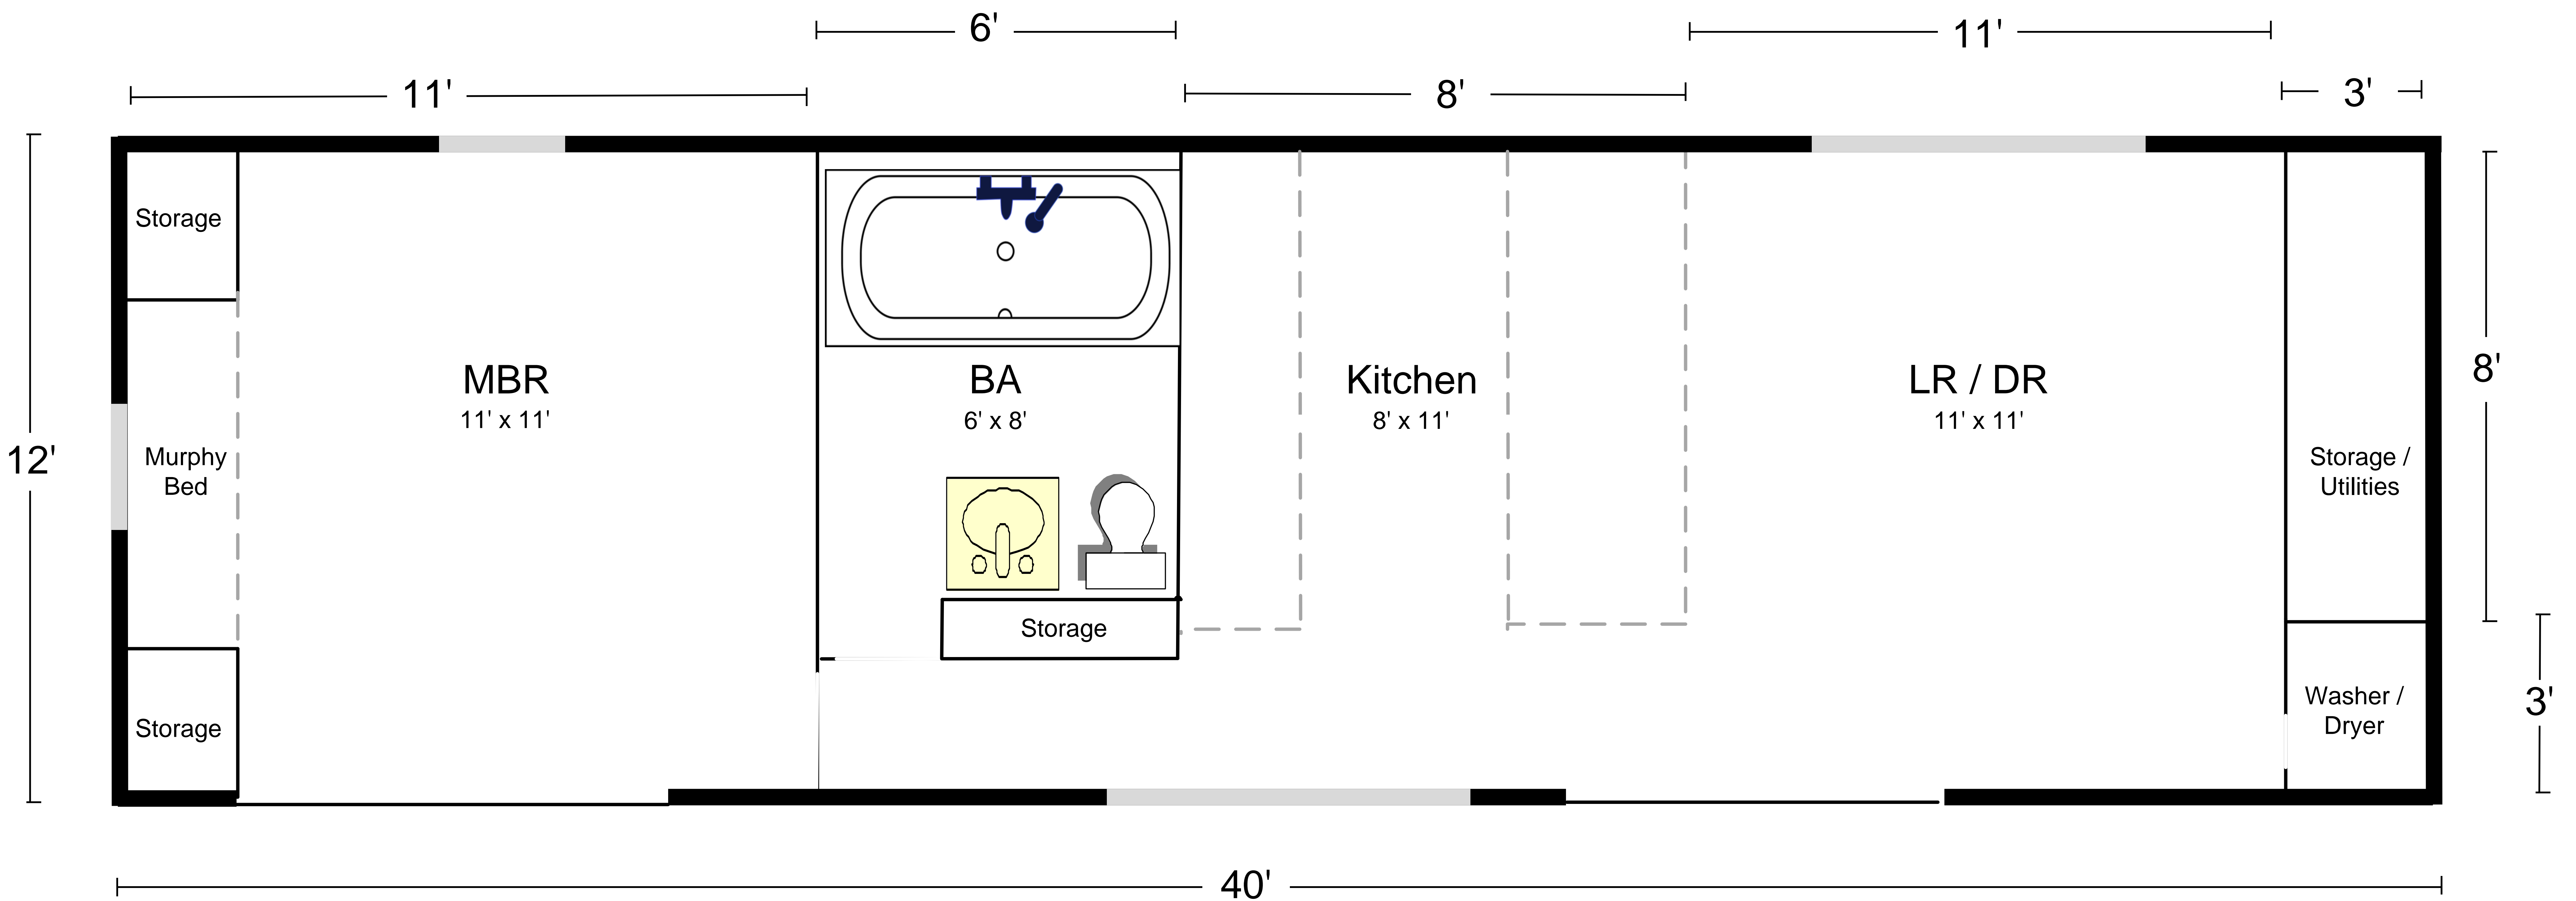

Little Houses. Big Heart.

Little Houses. Big Heart.

DreamWood Product Line

Priced between \$64,900 and \$104,900, depending on size and finishes.

Luxurious tiny homes that emphasize spaciousness and comfort with an artistic blend of modern and traditional elements. Note the gorgeous cedar accents on the contemporary exterior and the smart blend of modern and rustic finishes on the inside. All Dreamwood models embrace one-level living, come with a full appliance package, and have a spa-like bathroom.

We know that figuring out where to park your tiny house can be stressful. Consider staying at our place while you find the perfect location.

DreamWood Deluxe 1BR

Priced between \$84,900 and \$99,900, depending on finishes.